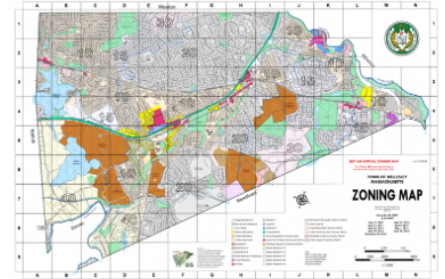

- **Jennifer Raitt**, the Director of Planning and Community Development for the Town of Arlington, Massachusetts, and
- **Don McCauley**, Wellesley's Planning Director.

Jennifer has served local, regional, state, and national housing, community development, and planning organizations and she recently became a Climate Reality Leader with the Climate Reality Project. We will discuss how Wellesley's zoning created our desirable community, but also contributes to Wellesley's increasing lack of affordability. How can we ensure that Wellesley's housing supports our values? What action steps can we take to allow a greater diversity of people to call Wellesley their home?