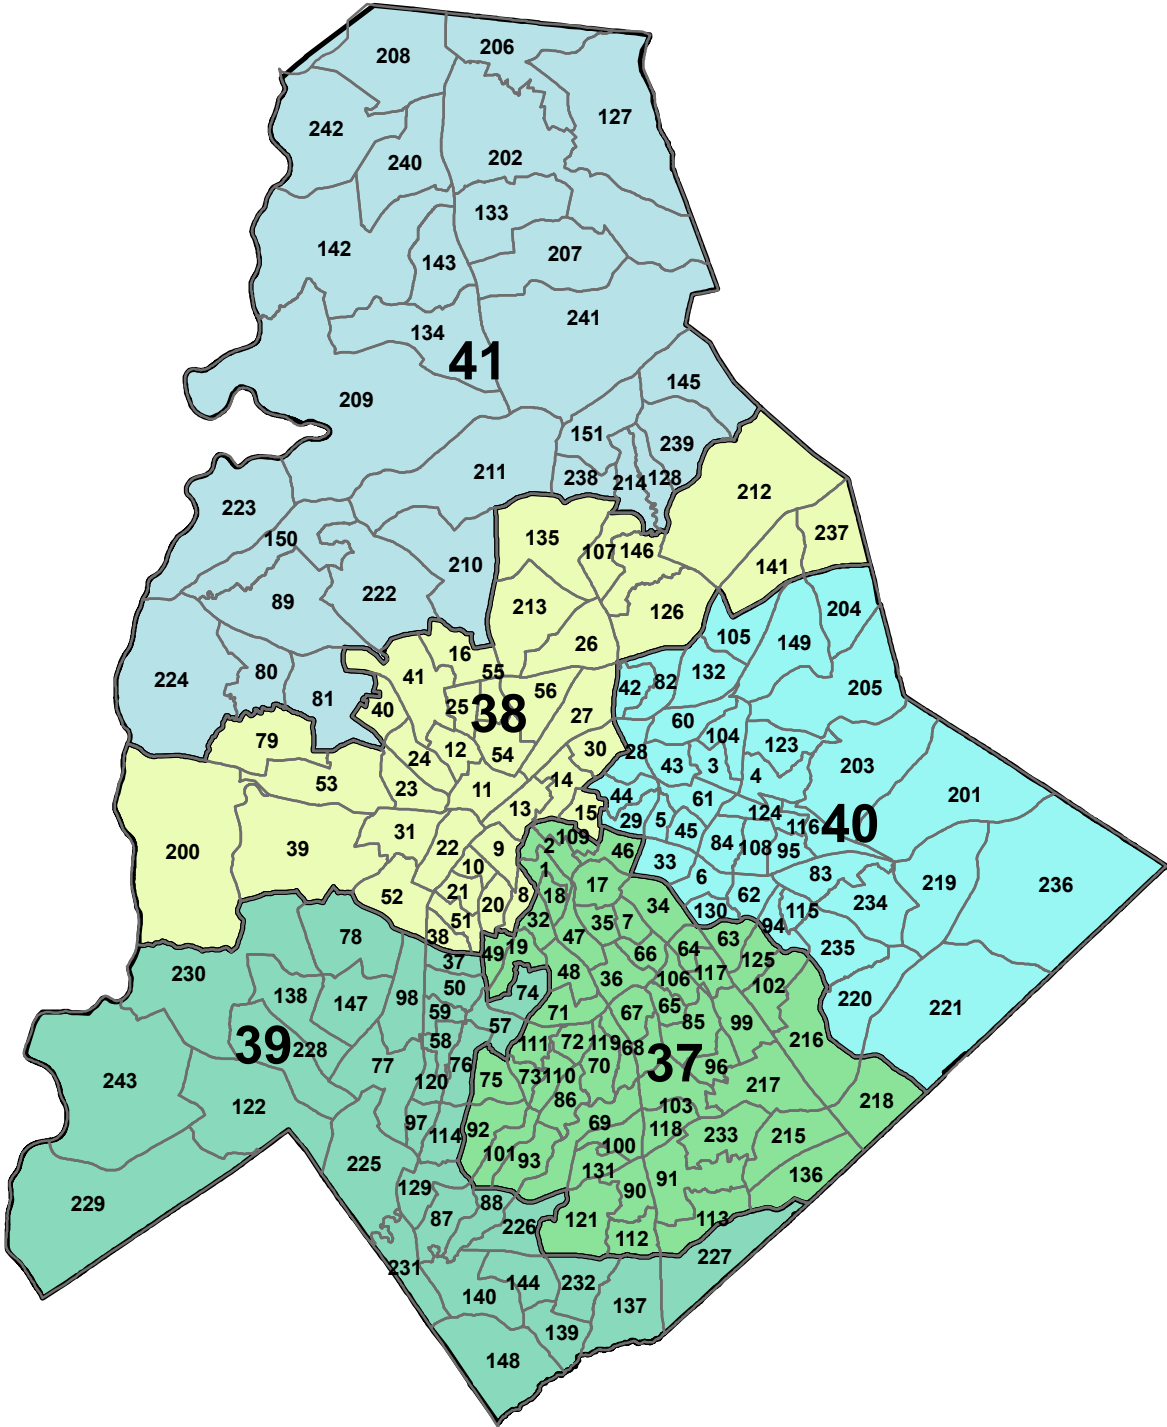

State Senate Districts

January 2020

Produced for Mecklenburg County
Board of Elections
by Mecklenburg County GIS