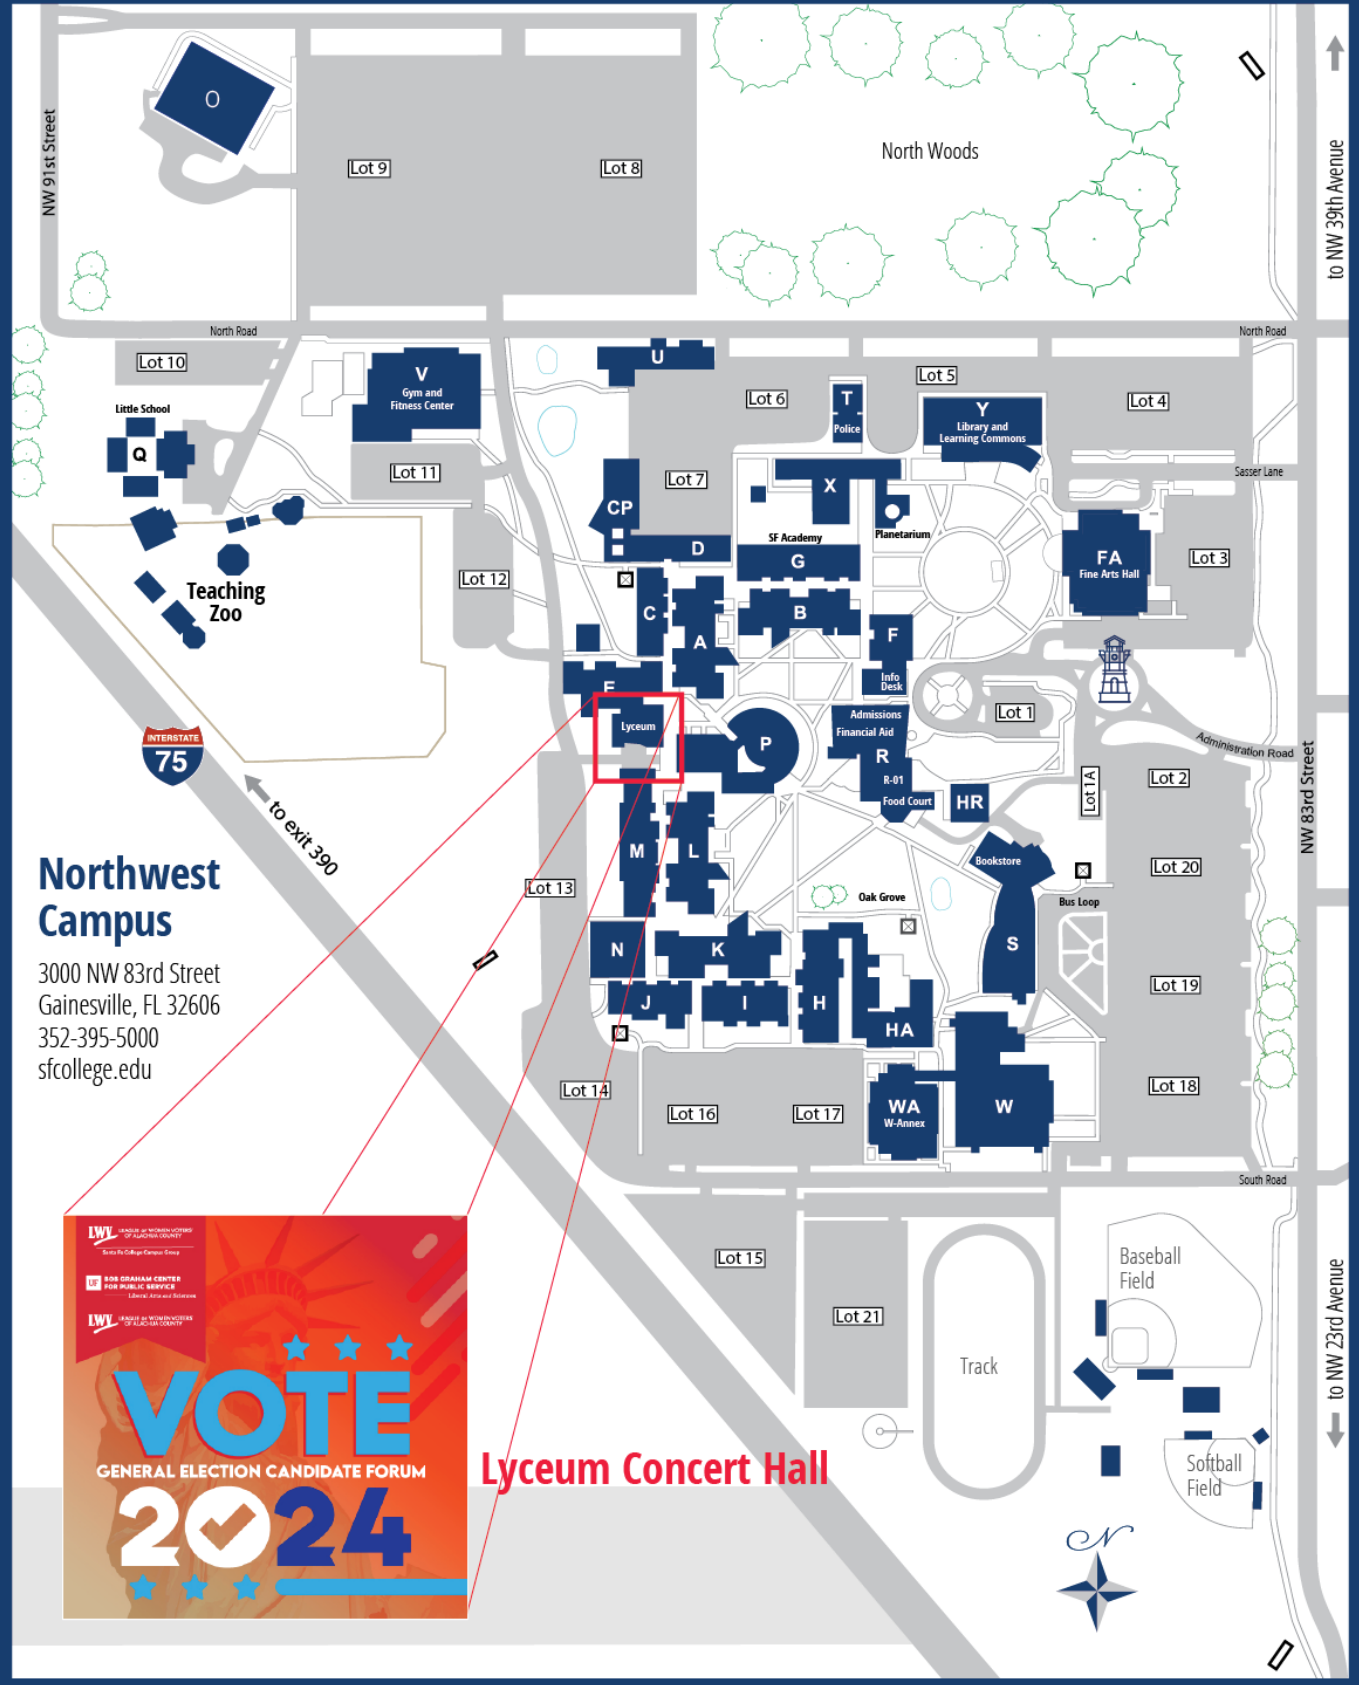

SANTA FE COLLEGE

Northwest Campus

3000 NW 83rd Street
Gainesville, FL 32606
352-395-5000
sfcollege.edu

LWV LEAGUE OF WOMEN VOTERS
OF AMERICA
Santa Fe College Campus Group

BOB GRAHAM CENTER
FOR PUBLIC SERVICE
Liberal Arts and Sciences

LWV LEAGUE OF WOMEN VOTERS
OF AMERICA

VOTE

GENERAL ELECTION CANDIDATE FORUM

2024

Lyceum Concert Hall