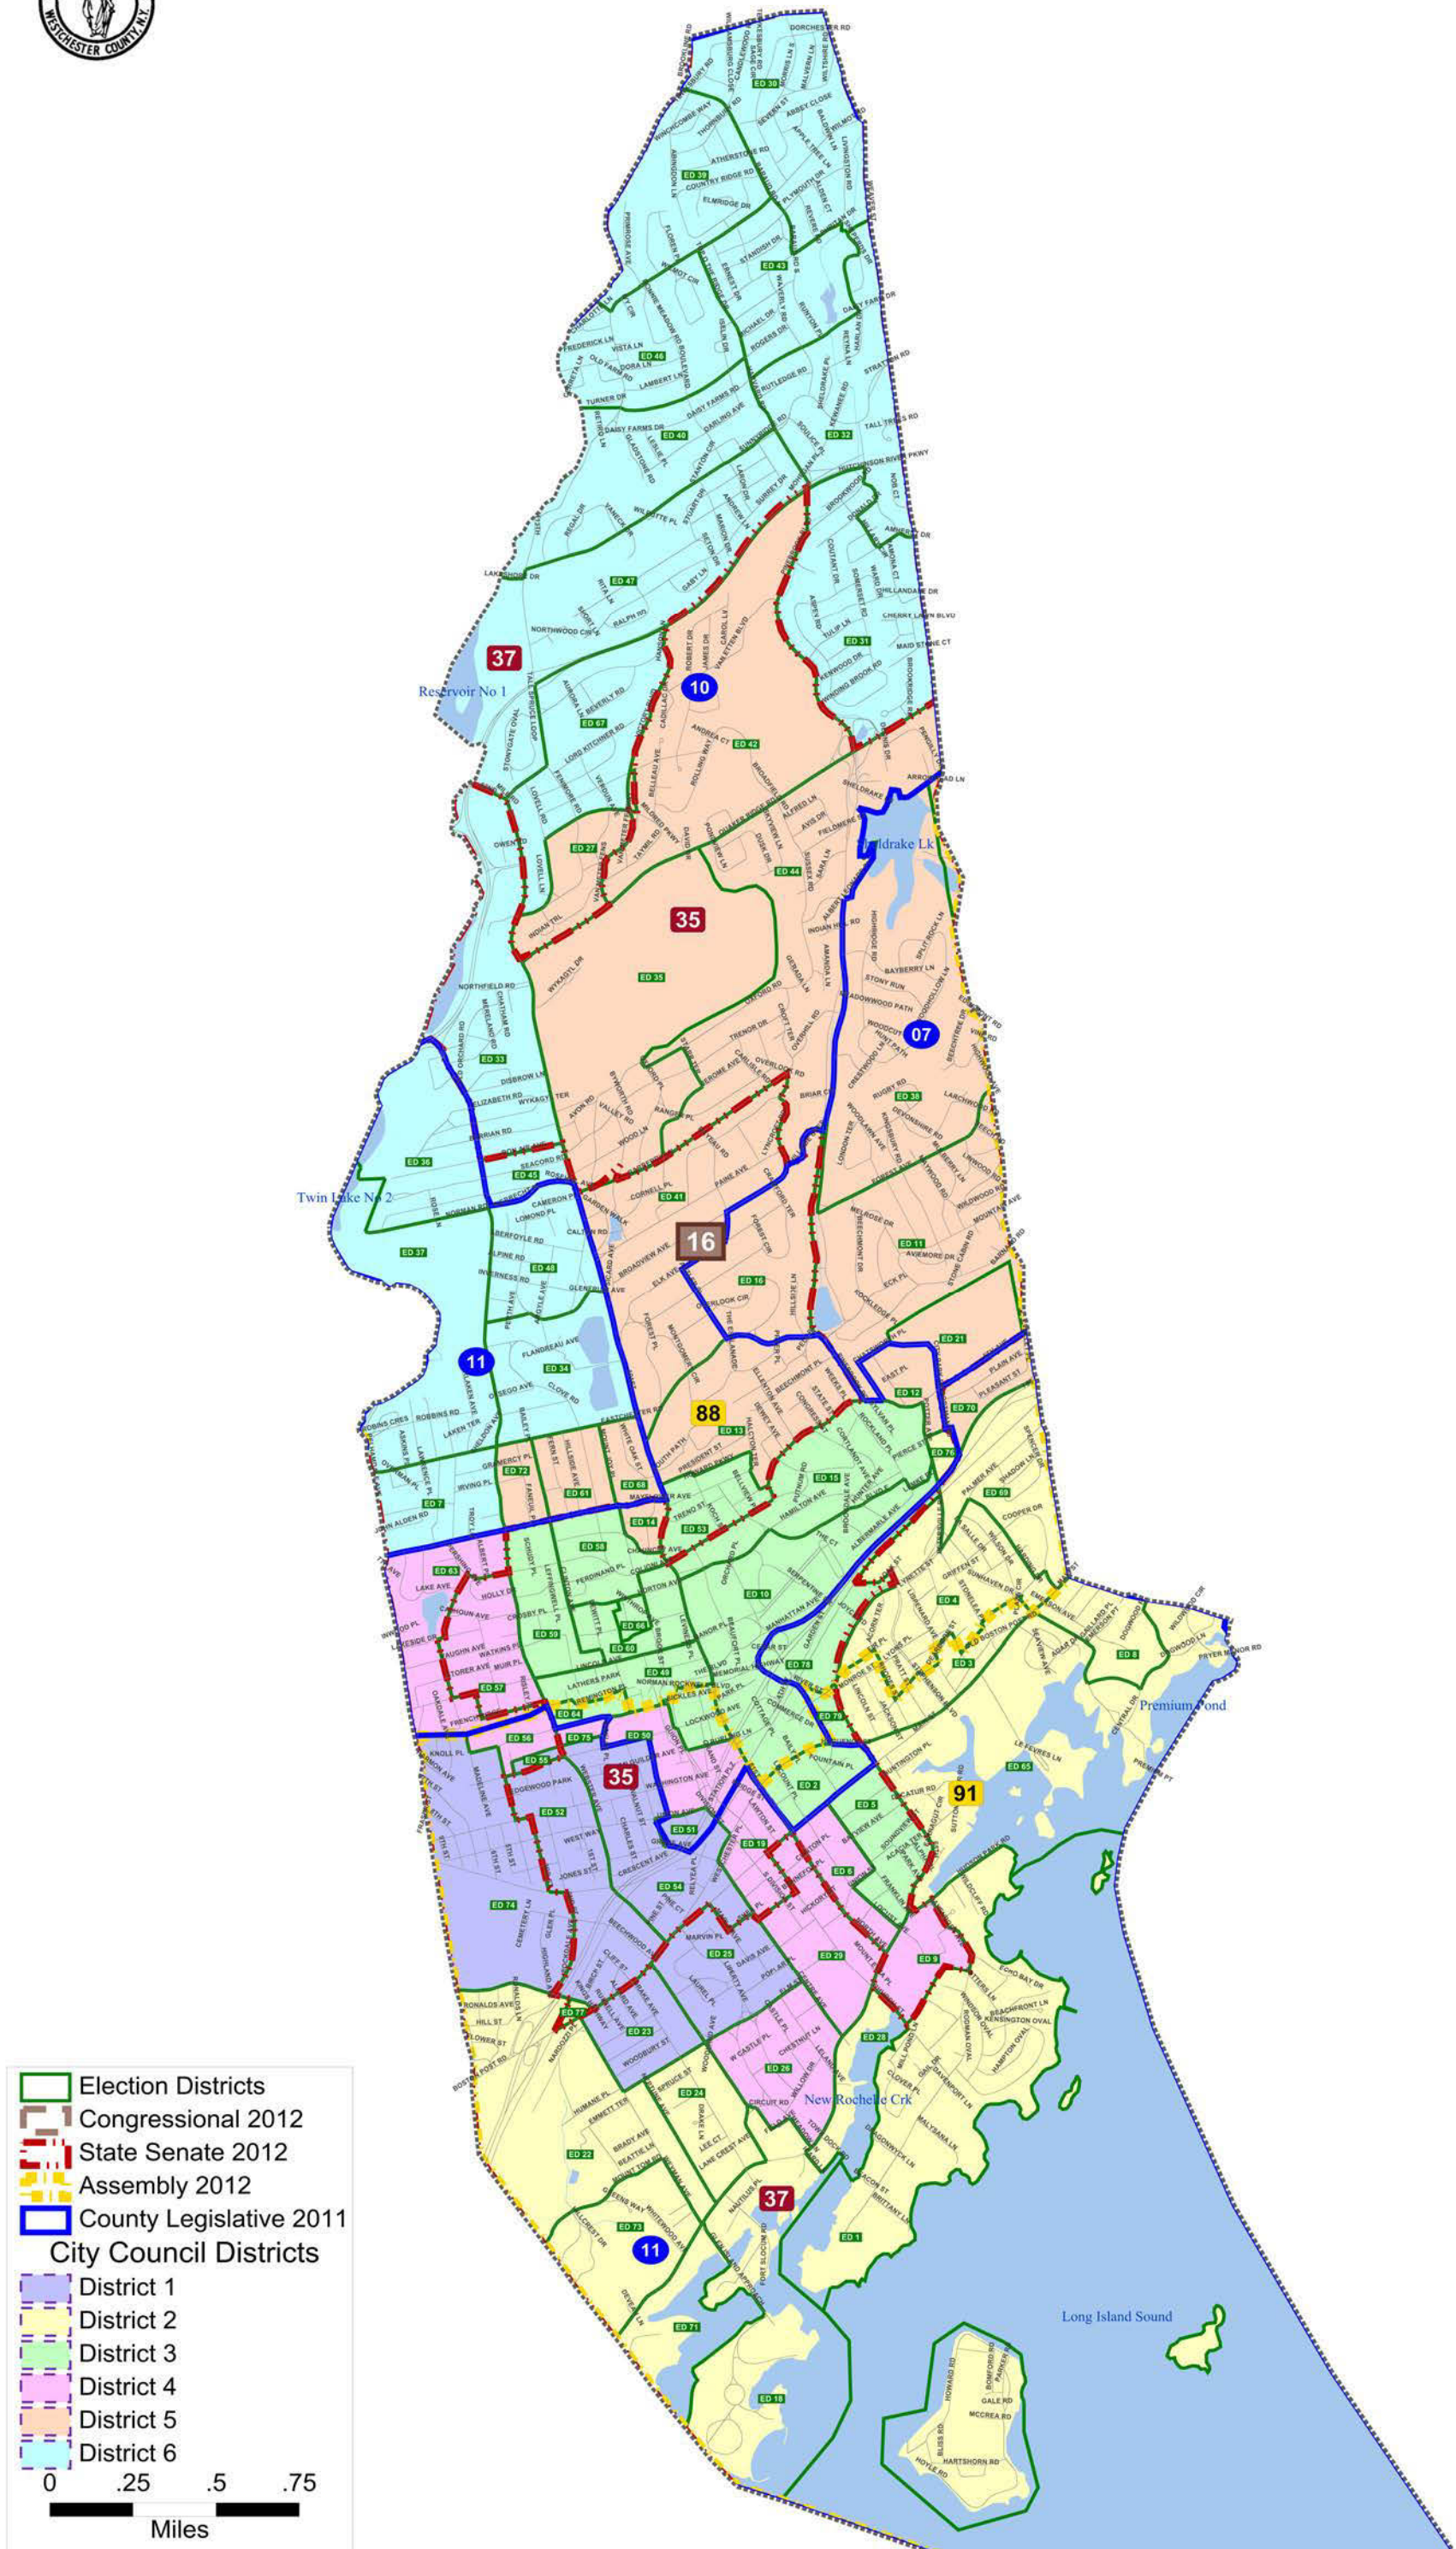

City of New Rochelle - Political Subdivisions 2012

(c) 2012

Map is for reference purposes only.
 Refer to Street Directory for official ED assignments.

WESTCHESTER COUNTY BOARD OF ELECTIONS
 - Reginald A. LaFayette, Democratic Commissioner
 - Douglas A. Colety, Republican Commissioner