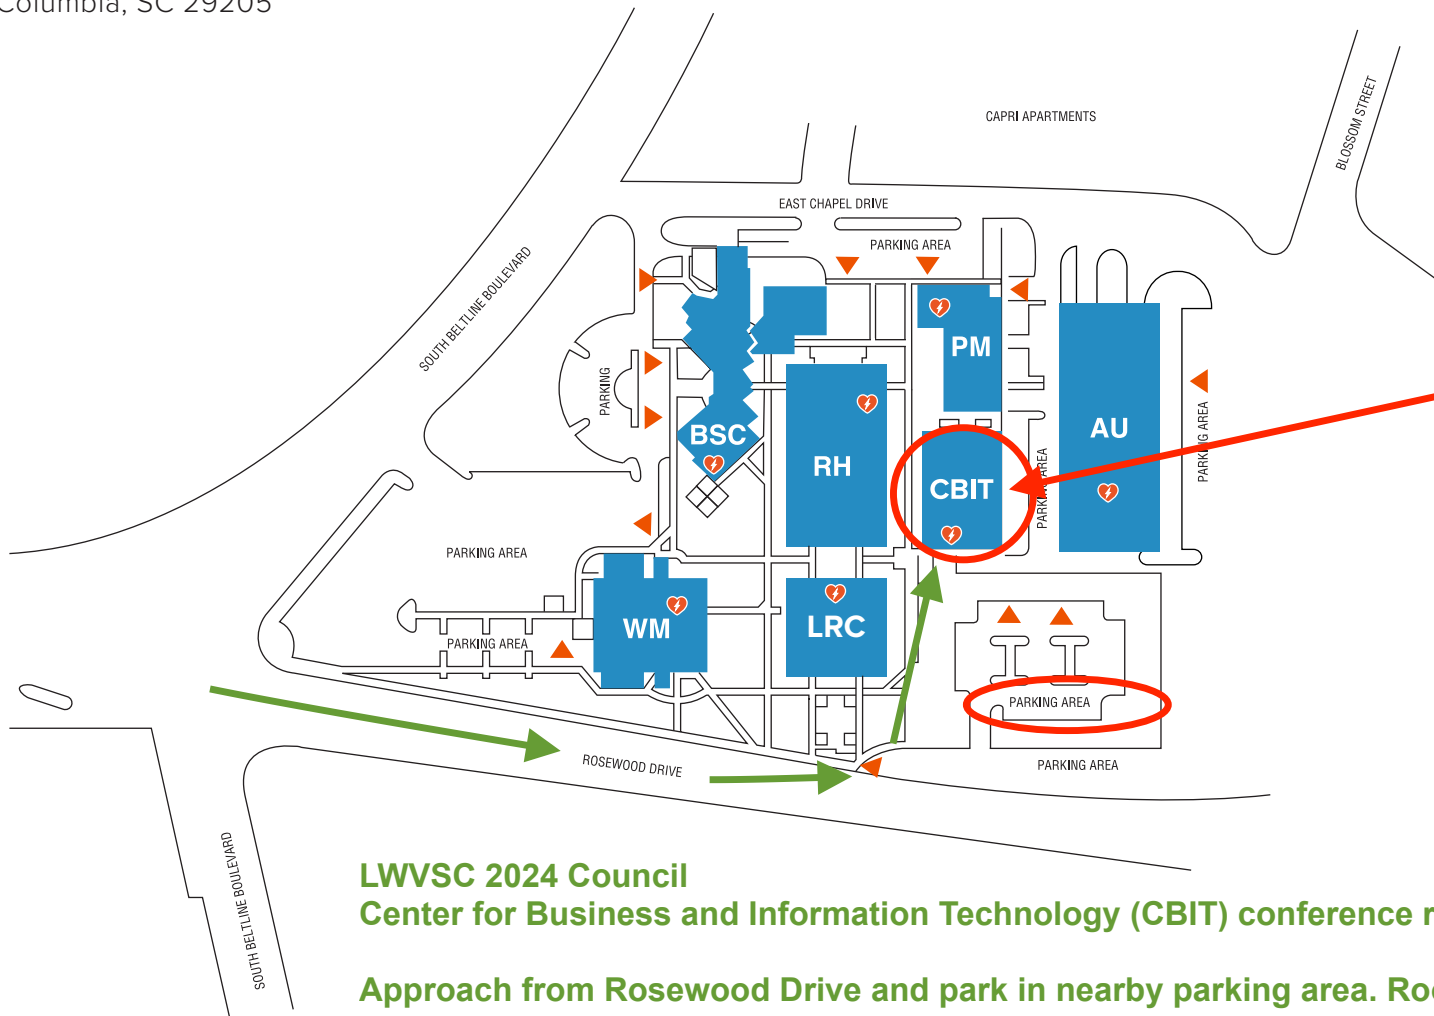

BUILDING LOCATION MAP BELTLINE CAMPUS

316 South Beltline Boulevard
Columbia, SC 29205

Building Legend Beltline Campus

- AU - Automotive Building and Parking Garage
- RH - Richland Hall
- BSC - Beltline Student Center
- PM - Precision Machining Building
- WM - Wade Martin Hall
- LRC - Library Resource Center
- CBIT - Center for Business and Information Technology**

- ▲ Curb access ramps for students with disabilities
- ♥ AED Location

**LWVSC 2024 Council
Center for Business and Information Technology (CBIT) conference room 101**

Approach from Rosewood Drive and park in nearby parking area. Room is ground level.