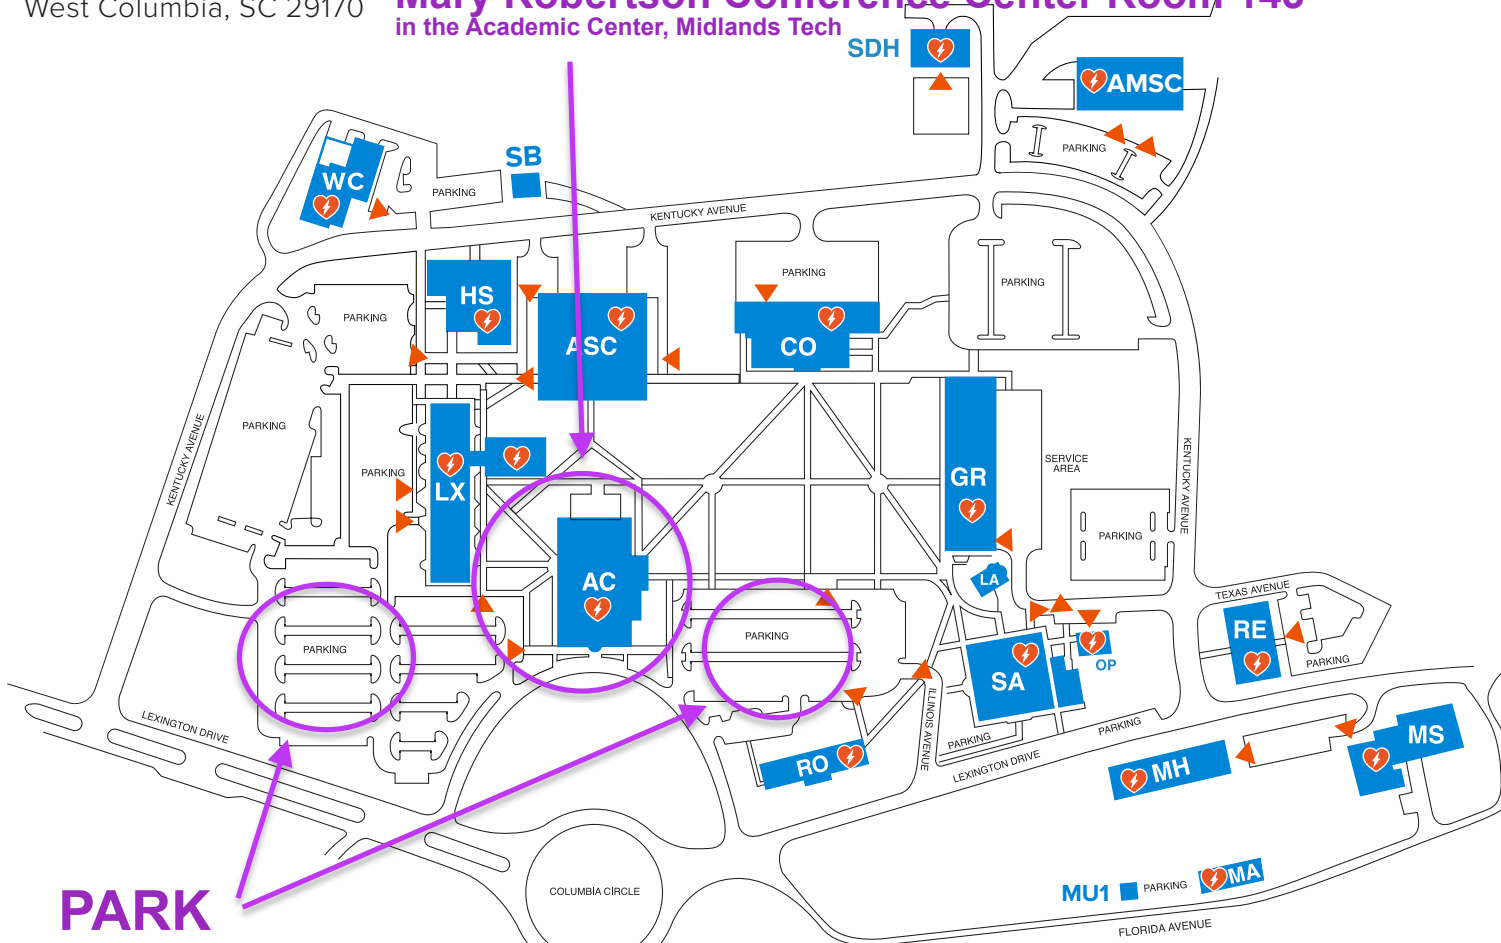

BUILDING LOCATION MAP AIRPORT CAMPUS

1260 Lexington Drive
West Columbia, SC 29170

MEET

Mary Robertson Conference Center Room 143
in the Academic Center, Midlands Tech

Building Legend Airport Campus

- AC - Academic Center
- AMSC - Advanced Manufacturing and Skilled Crafts Center
- ASC - Airport Student Center
- CO - Congaree Hall
- GR - Granby Hall
- HS - Health Science Building
- LA - Lab Building
- LX - Lexington Hall
- MA - Maintenance Building
- MH - Morris Hall
- MS - Materials Support Facility
- MU1 - Mobile Unit #1
- OP - Operations
- RE - Reed Hall
- RO - Robinson Building
- SDH - Springdale Hall
- SA - Saluda Hall
- SB - Storage Building
- WC - Welding Technology Center

- ▲ Curb access ramps for students with disabilities
- ♥ AED Location

PARK

LWVSC Legislative & Advocacy Day, January 28, 2023