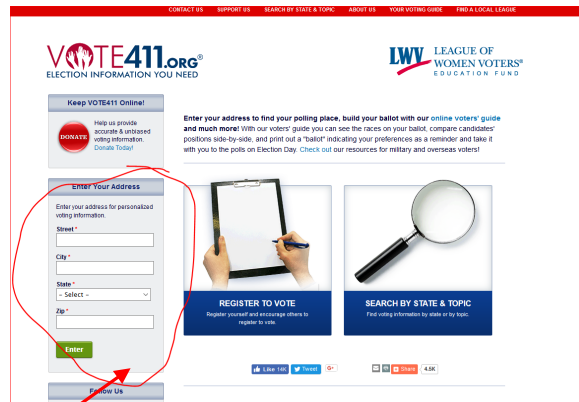

VOTE411.org

ELECTION INFORMATION YOU NEED

1. To find VOTE411.org, go to the League's website...

<https://my.lwv.org/south-carolina/hilton-head-islandbluffton-area>

... or go directly to VOTE411.org.

<https://www.vote411.org/>

2. Look for the gray VOTE411 box. **Enter your address** and zip code. If you are using Chrome, just enter the first five digits of your zip code.

3. Click on "Get personalized information on candidates and issues."