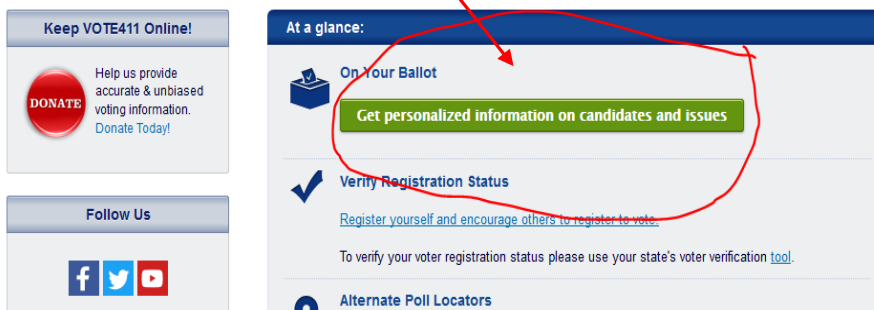

Your Voting Guide