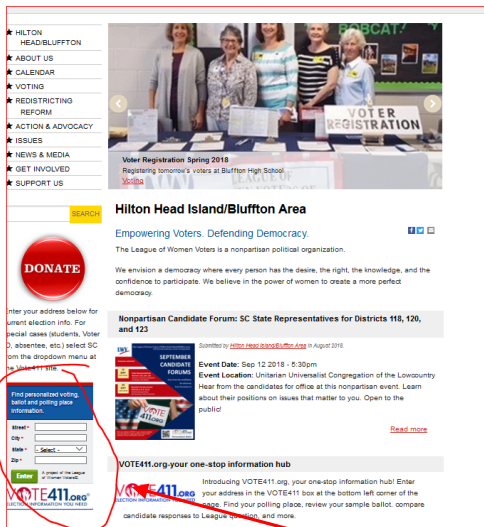

VOTE411.org

ELECTION INFORMATION YOU NEED

1. To find VOTE411.org, go to the League's website...

<https://my.lwv.org/south-carolina/hilton-head-islandbluffton-area>

... or go directly to VOTE411.org.

<https://www.vote411.org/>

2. Look for the gray VOTE411 box. **Enter your address** and zip code. If you are using Chrome, just enter the first five digits of your zip code.

3. Click on "Get personalized information on candidates and issues."