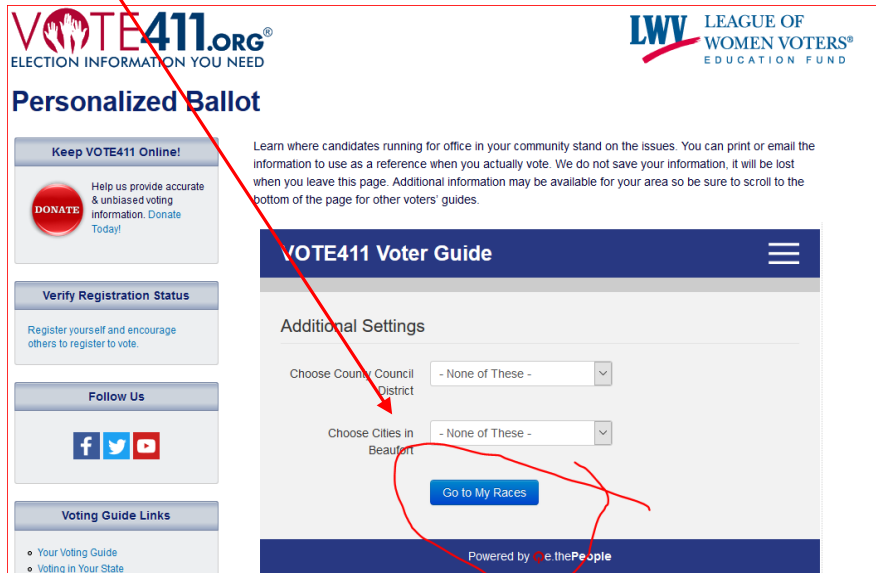

2. Look for the gray VOTE411 box. **Enter your address** and zip code. If you are using Chrome, just enter the first five digits of your zip code.

3. Click on "Get personalized information on candidates and issues."

Your Voting Guide

4. Choose “Go to My Races.” Make sure the Additional Settings says “None of These.”

5. View your VOTE411 Voter Guide. You will see the candidates in your district.